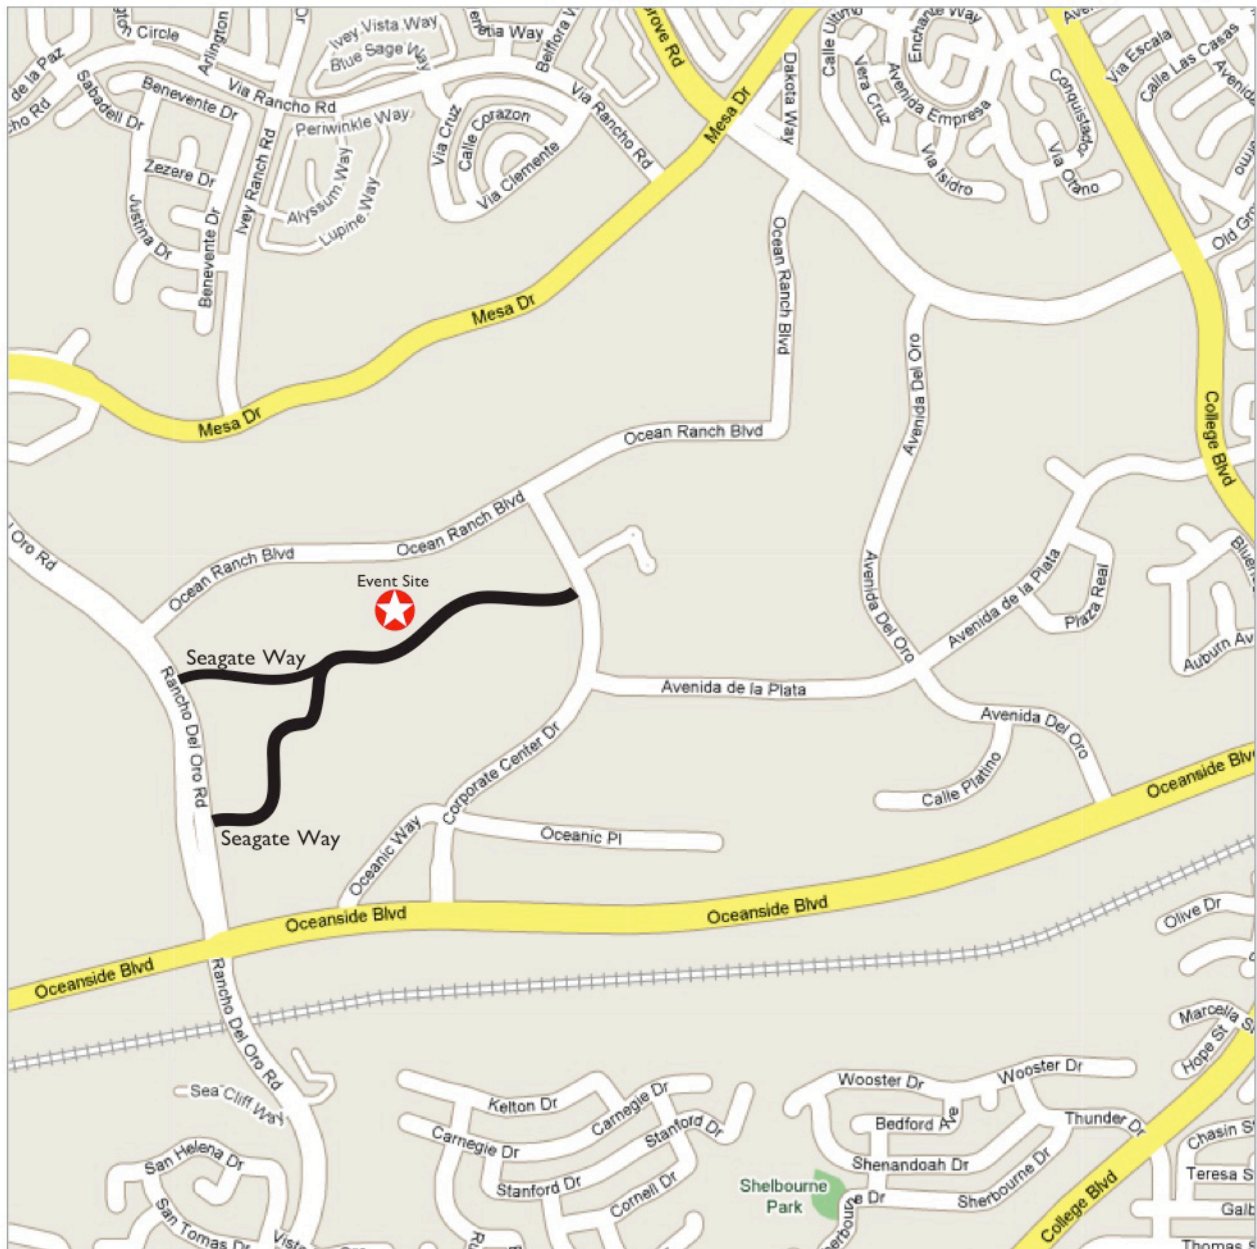

# 3540 Seagate Way Oceanside, CA 92056

In the SeaGate Corporate Center

Off of Rancho Del Oro and Oceanside Blvd

©2008 Google - Map data ©2008

### **From I-5 North**

I-5 South to Oceanside Blvd.  
Take Oceanside Blvd. heading East.  
Take Left at Rancho Del Oro heading North.  
Take very First or Second Right onto Seagate Way  
into the SeaGate Corporate Center.

### **From 1-15 North**

I-15 South to 78 Highway heading West.  
78 Hwy to College Blvd heading North.  
College Blvd to Oceanside Blvd.  
Take a left onto Oceanside Blvd. heading West.  
Take a Right onto Rancho Del Oro heading North.  
Take very First or Second Right onto Seagate Way into  
the SeaGate Corporate Center

### **From the 76 Highway**

Head either East or West to  
Rancho Del Oro.  
Take Rancho Del Oro South.  
Turn Left onto Seagate Way.  
This is the Second or Last Left  
before Oceanside Blvd.